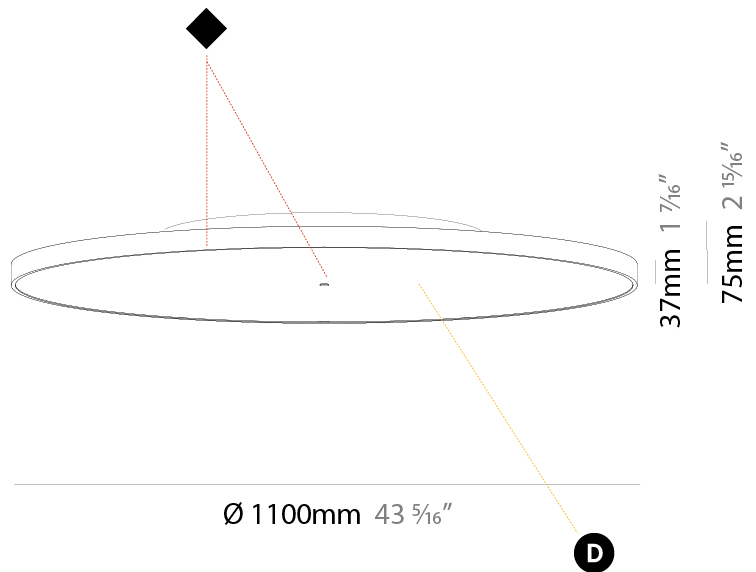

GENERAL

Series: Sign Diva
Subseries: Sign Diva
Partner: Prolicht
Division: Architectural
Installation: Surface
Product Type: Ceiling Surface
Mounting Location: Ceiling
Light Distribution: Direct

PHYSICAL

Shape: Round
Diameter (mm): 1100
Diameter (in): 43 ⁵/₁₆"
Height (mm): 75
Height (in): 2 ¹⁵/₁₆"
Weight (kg): 18.324
Weight (lbs): 40.397
Diffuser: PMMA - Opal/Micro-Prism/Sparkling Secret/Vintage Industrial with Shine Ring
Fixture Finish: SSR / BKV / CWI / CRY / HAB / UFT / ITA / RUA / FTG / MYG / LOD / PUS / FRO / FUP / KIA / POP / BLS / SPG / MEY / GOH / CHC / COM / ABZ / JAG / OBR / MOS / ROR
Fixture Material: PMMA / Extruded Aluminum / Steel

ELECTRICAL

Lamp Type: LED (Zhaga Standard)
Input Wattage (W): 169.4
Total Output Wattage (W): 134
Dimming: Tri-Mode (Non-Dimming and Phase Dimming (120Vac only) and 0-10V Dimming)
Driver Included: Yes
Driver Location: Integrated
Driver Type: Constant Current - Universal
Driver Class: Class 2
Input Voltage (V): 120 - 277
Constant Current (MA): 600

LED

Color Temperature (°K): 3000 / 3500 / 4000
Max. Delivered Lumen (lm): 19520 / 19933 / 20340
CRI: >90 CRI
Lamp Life (hrs): 50000

OPTICAL

RATINGS AND CERTIFICATIONS

Certified By: Certified for North American Standards
IP rating: IP20