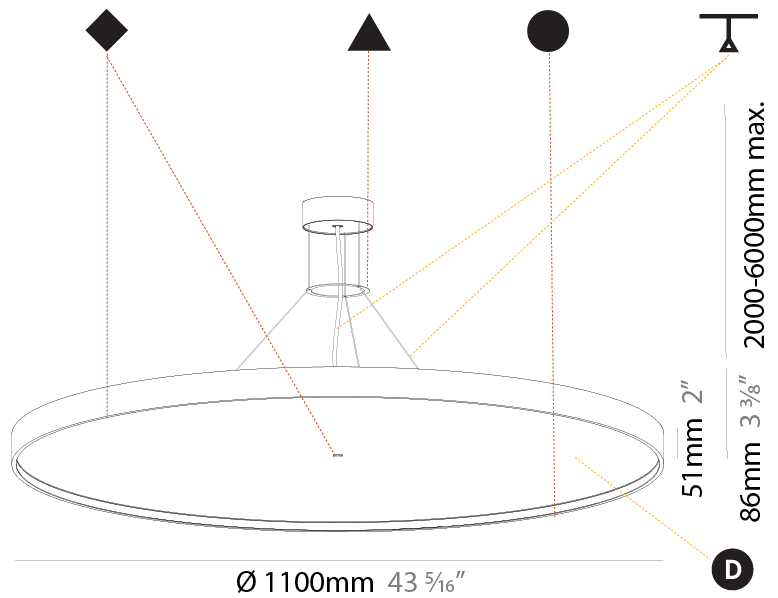

GENERAL

Series: Sign Diva
Subseries: Sign Diva Korona
Partner: Prolicht
Division: Architectural
Installation: Suspension
Product Type: Pendant
Mounting Location: Ceiling
Light Distribution: Direct

PHYSICAL

Shape: Round
Diameter (mm): 1100
Diameter (in): 43 ⁵/₁₆"
Height (mm): 86
Height (in): 3 ³/₈"
Max. Overall Height (mm): 2086
Max. Overall Height (in): 82 ¹/₈"
Weight (kg): 19.986
Weight (lbs): 44.06
Diffuser: [PMMA - Opal](#) / [Micro-Prism](#) / [Sparkling Secret](#) / [Vintage Industrial](#)
Fixture Finish: [SSR](#) / [BKV](#) / [CWI](#) / [CRY](#) / [HAB](#) / [UFT](#) / [ITA](#) / [RUA](#) / [FTG](#) / [MYG](#) / [LOD](#) / [PUS](#) / [FRO](#) / [FUP](#) / [KIA](#) / [POP](#) / [BLS](#) / [SPG](#) / [MEY](#) / [GOH](#) / [CHC](#) / [COM](#) / [ABZ](#) / [JAG](#) / [OBR](#) / [MOS](#) / [ROR](#)
Fixture Material: [PMMA](#) / [Extruded Aluminum](#) / [Steel](#)
Cable Details: 2000mm or 6000mm Transparent Cable

ELECTRICAL

Lamp Type: LED (Zhaga Standard)
Input Wattage (W): 145
Total Output Wattage (W): 135
Dimming: [Tri-Mode (Non-Dimming and Phase Dimming (120Vac only) and 0-10V Dimming)](#)
Driver Included: Yes
Driver Location: Integrated
Driver Type: Constant Current - Universal
Driver Class: Class 2
Input Voltage (V): 120 - 277
Constant Current (MA): 600

LED

Color Temperature (°K): [2700](#) / [3000](#) / [3500](#) / [4000](#)
Max. Delivered Lumen (lm): [15931](#) / [17172](#) / [19937](#) / [20344](#)
Nominal Lumen (lm): [18837](#) / [20305](#) / [23575](#) / [24056](#)
CRI: >90 CRI
Lamp Life (hrs): 50000

OPTICAL

RATINGS AND CERTIFICATIONS

Certified By: Certified for North American Standards
IP rating: IP20